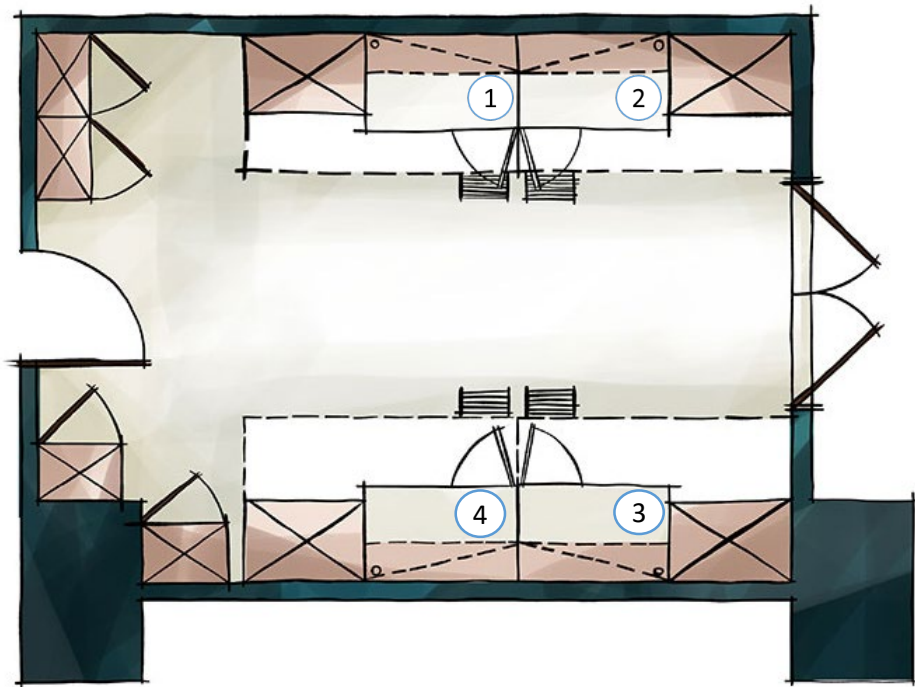

四人雅房 QUAD ROOM

Room area: 23.9 m² (7.2坪) ; Bed size: L 205cm × W105cm

Equipment: Card access, air conditioning, fan, bookcase, desk, chair, shoe cabinet, wardrobe, upper bunk bed frame

Fee: NT\$ 23,000/ Season/ per person