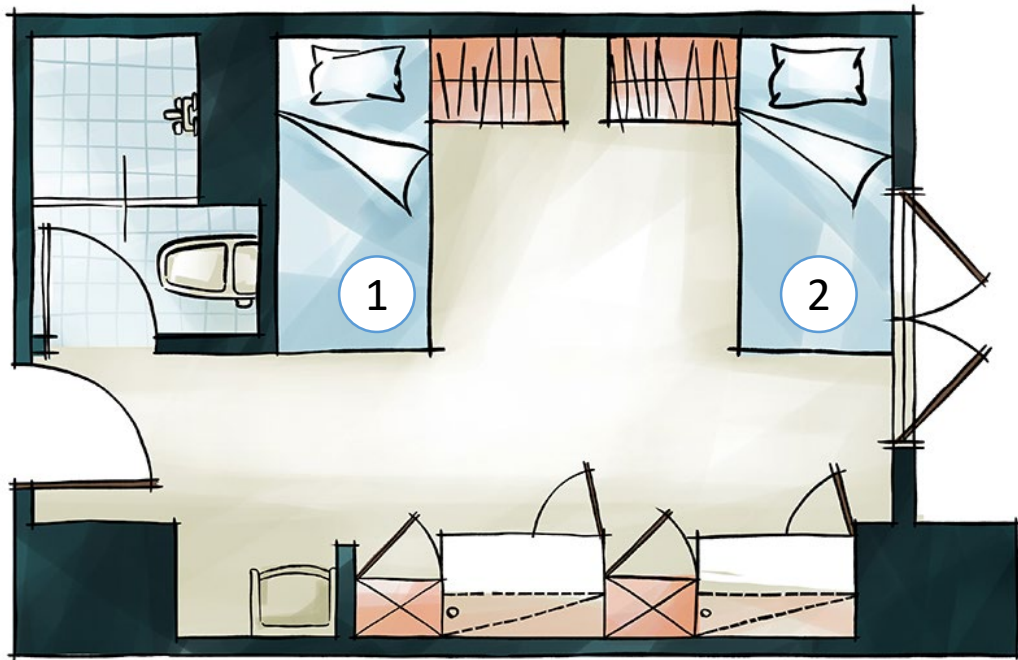

二人套房DOUBLE ROOM

Room area: 23.9 m² (7.2坪) ; Bed size: L 215cm × W105cm

Equipment: Private bathroom, card access, air conditioning, fan, bookcase, desk, chair, shoe cabinet, wardrobe, Lower bunk bed frame.

Fee: NT$ 36,000/ Season/ per person

DOUBLE